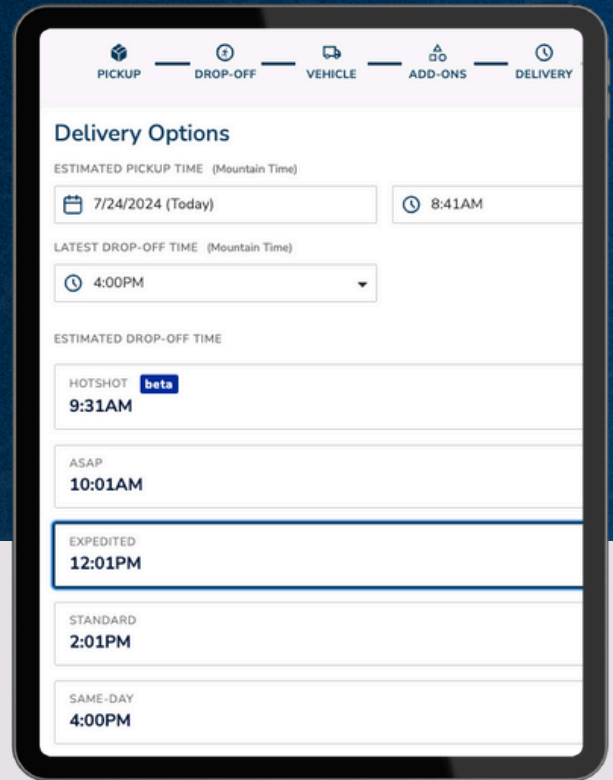

Service Levels

The Right Service to Fit Your Needs

Experience unparalleled flexibility and efficiency with our wide range of options designed to meet your delivery schedule.

SERVICE LEVELS

Hotshot*

Premium service for urgent deliveries
*For distances 10 miles or less

Take Advantage Of Our Extensive Vehicles, Equipment, & Services

- ✓ Car
- ✓ Mid-Sized
- ✓ Pickup Truck
- ✓ Cargo Van
- ✓ Box Truck
- ✓ Dolly, Pallet Jack, & More
- ✓ Inside Delivery
- ✓ Dedicated Vehicle
- ✓ Paperwork
- ✓ Dock Height Box Truck
- ✓ Next Day Service
- ✓ Schedule Ahead Service