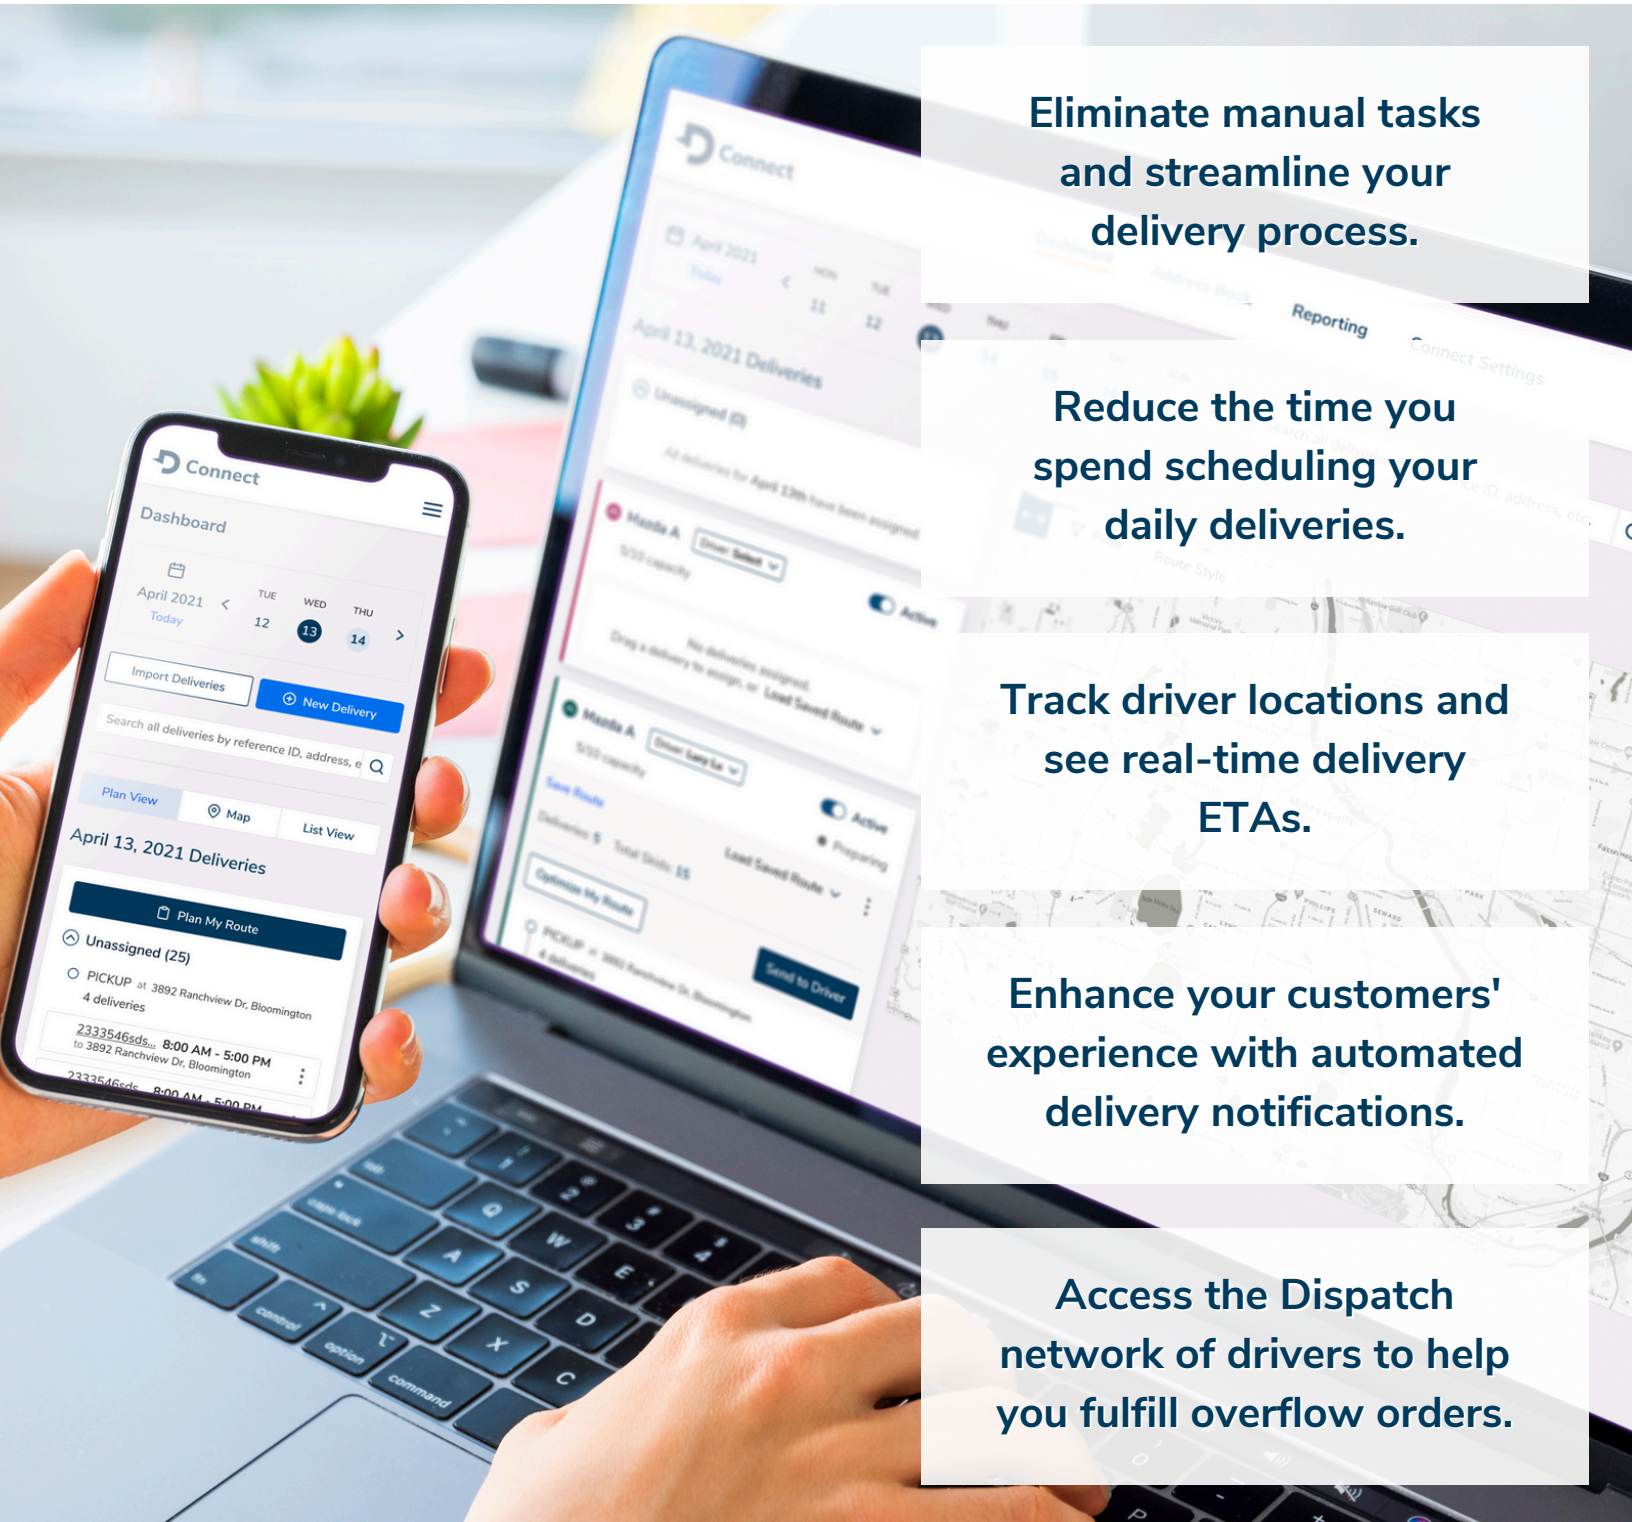

Efficiently Route, Track, and Manage Your Deliveries with **Dispatch Connect**

Dispatch Connect provides a user-friendly web and mobile experience, transparent pricing, as well as a team of experts to enhance delivery management.

Eliminate manual tasks and streamline your delivery process.

Reduce the time you spend scheduling your daily deliveries.

Track driver locations and see real-time delivery ETAs.

Enhance your customers' experience with automated delivery notifications.

Access the Dispatch network of drivers to help you fulfill overflow orders.

What You Can Expect

A next-level solution with the tools and resources you need to plan, manage, and Deliver More* for your customers.